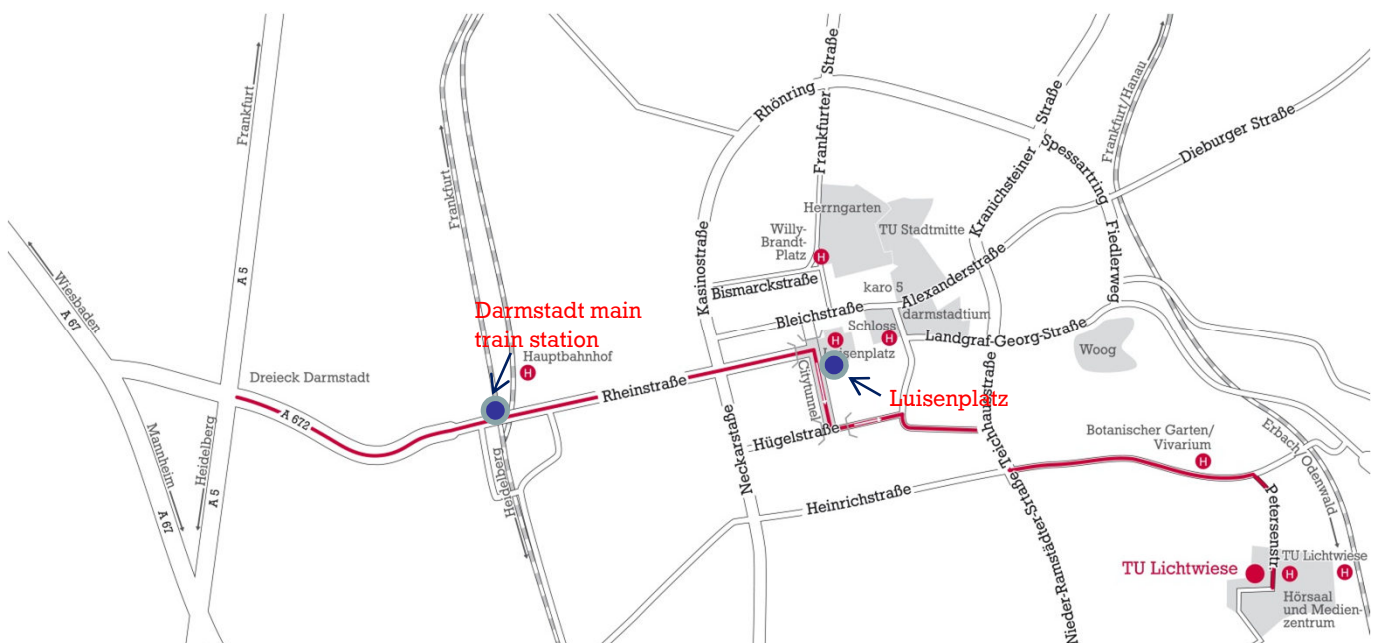

How to reach Campus Lichtwiese

From Frankfurt am Main airport to Darmstadt main train station (Hauptbahnhof)

About 20 minutes via highway A5 or with the shuttle bus HEAG-AirLiner

From all directions by car to TU-Lichtwiese

Highway A5 towards Frankfurt a. M. - Heidelberg / Basel or
A67 towards Köln / Wiesbaden - Mannheim
Exit Darmstädter Kreuz direction Stadtmitte (city center)
In Darmstadt follow the signposting TU-Lichtwiese.

From Frankfurt a.M. main train station to TU-Lichtwiese:

Train Odenwaldbahn VIAS direction Erbach via TU-Lichtwiese (every 2 hrs, travel time approx. 25 min.)

From Darmstadt main train station (Hauptbahnhof) to TU-Lichtwiese:

Bus K (Bus platform 2) direction TU-Lichtwiese/Mensa (last stop)

From Darmstadt Luisenplatz to TU-Lichtwiese:

Bus KU direction TU-Lichtwiese/Mensa

TU Darmstadt Energy Center and Darmstadt Graduate School ESE